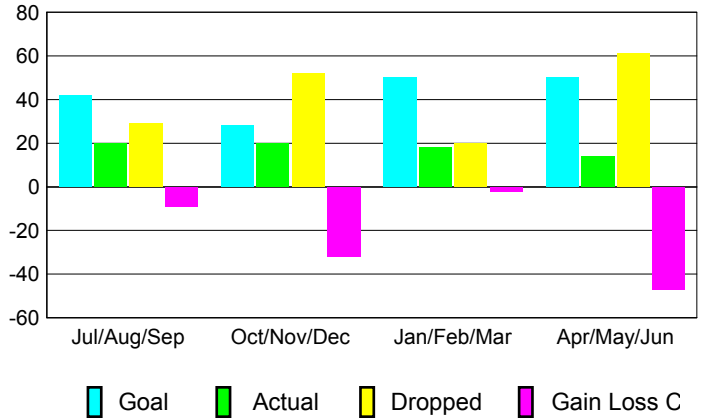

2012-2013 GMT Reports for District (or Undistricted) **District 4 L1**

GMT: **DANA BIGGS**

Location: **CALIFORNIA**

GMT CA: **1**

CLUBS

Month	New Club Goal	Actual New Clubs	Actual Dropped Clubs	Gain/Loss of Clubs
2012-2013				
Jul/Aug/Sep	0	0	0	0
Oct/Nov/Dec	0	0	1	-1
Jan/Feb/Mar	1	0	0	0
Apr/May/June	1	0	2	-2
Totals	2	0	3	-3

Club Results 2012-2013
Goal, New, Dropped, Gain/Loss

YTD Status Quo Clubs 2012-2013

Status Quo Clubs Compared to Status Quo Members

Club Gain/Loss 2012-2013

MEMBERSHIP

Month	Net Memb Goal	Actual New Memb	Actual Dropped Memb	Gain/Loss of Memb
2012-2013				
Jul/Aug/Sep	42	20	29	-9
Oct/Nov/Dec	28	20	52	-32
Jan/Feb/Mar	50	18	20	-2
Apr/May/June	50	14	61	-47
Totals	170	72	162	-90

Membership Results 2012-2013
Goal, New, Dropped, Gain/Loss

Gender Comparison 2012-2013

Membership Gain/Loss 2012-2013