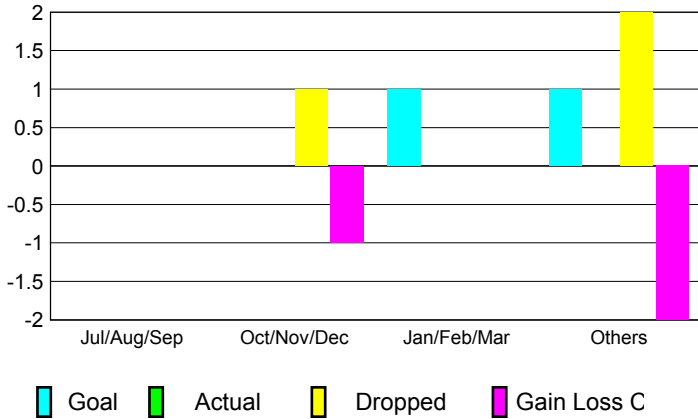

2012-2013 GMT Reports for District (or Undistricted) **District 4 L1**

GMT: **DANA BIGGS**

Location: **CALIFORNIA**

GMT CA: **1**

CLUBS

Month	New Club Goal	Actual New Clubs	Actual Dropped Clubs	Gain/Loss of Clubs
2012-2013				
Jul/Aug/Sep	0	0	0	0
Oct/Nov/Dec	0	0	1	-1
Jan/Feb/Mar	1	0	0	0
Apr/May/June	1	0	2	-2
Totals	2	0	3	-3

Club Results 2012-2013
Goal, New, Dropped, Gain/Loss

YTD Status Quo Clubs 2012-2013

Status Quo Clubs Compared to Status Quo Members

Club Gain/Loss 2012-2013

MEMBERSHIP

Month	Net Memb Goal	Actual New Memb	Actual Dropped Memb	Gain/Loss of Memb
2012-2013				
Jul/Aug/Sep	42	20	29	-9
Oct/Nov/Dec	28	20	52	-32
Jan/Feb/Mar	50	18	20	-2
Apr/May/June	50	14	61	-47
Totals	170	72	162	-90